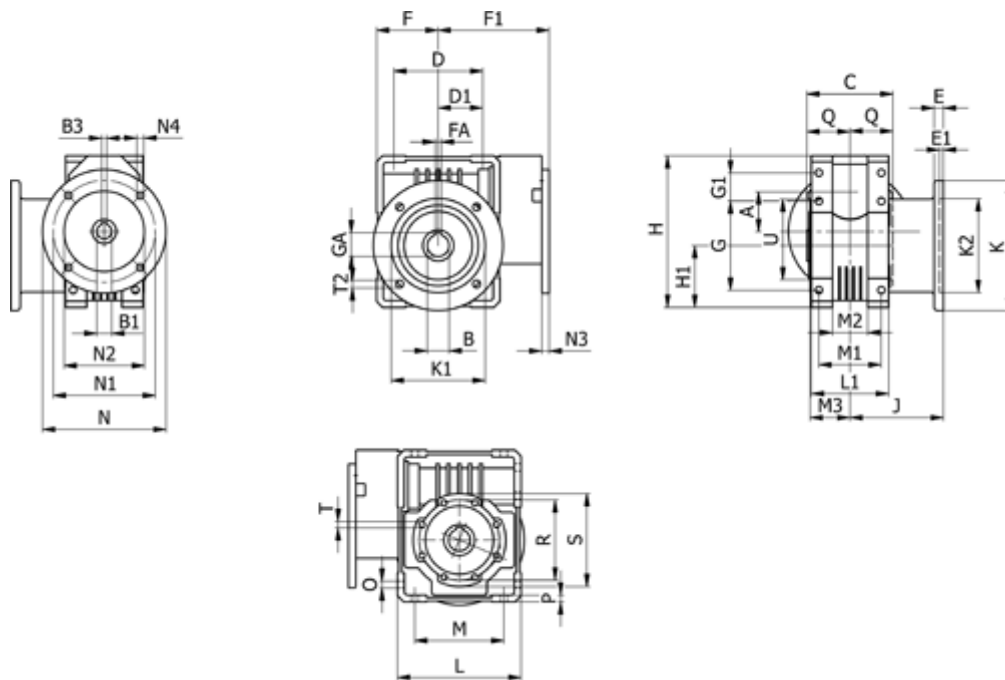

Data Sheet

Article number: 392108603443510

Description: Worm gear
WR 86-UF2-34,5-90B5, without lubrication

Measures

A = 86.90	E = 15	H = 245.5	M = 126	N4 = M10x13	U = 110
B = 35	E1 = 6	H1 = 100.0	M1 = 165	O = 11.5	
B1 E7 = 24	F = 100	J = 151.0	M2 = 130	P = 11	
B2 = 27.3	F1 = 180	K = 210	M3 = 12	Q = 45	
B3 H9 = 8	FA = 10	K1 = 176	N = 200	R = 130	
C = 140	G = 144	K2 = 152	N1 = 115	S = 150	
D = 144.0	G1 = 45.5	L = 65	N2 = 95	T = M10x18	
D1 = 72.0	GA = 38.3	L1 = 144	N3 = 7.5	T2 = 12.5	